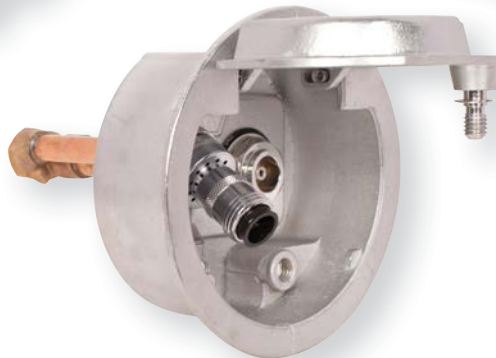

SETTING THE STANDARD.

Model 67 Freezeless Wall Hydrant

ASSE 1052 approved field
testable double check backflow
preventer and vacuum breaker

Woodford 67 series are the best-selling commercial wall hydrants in the nation. With good reason.

They drain automatically, even with a hose attached. They're high flow and maintenance-free. They have fewer parts to wear out than competitive hydrants. And they won't freeze.

They're guaranteed for five years. They set the standard other faucets can only hope to reach.

B67 Freezeless Wall Hydrant
Lockable box secures hydrant

RB67 Freezeless Wall Hydrant
*Ideal for 6" core drill applications
and tilt-up wall construction*

Woodford 67 series

WOODFORD

**WOODFORD MANUFACTURING
COMPANY, LLC.**